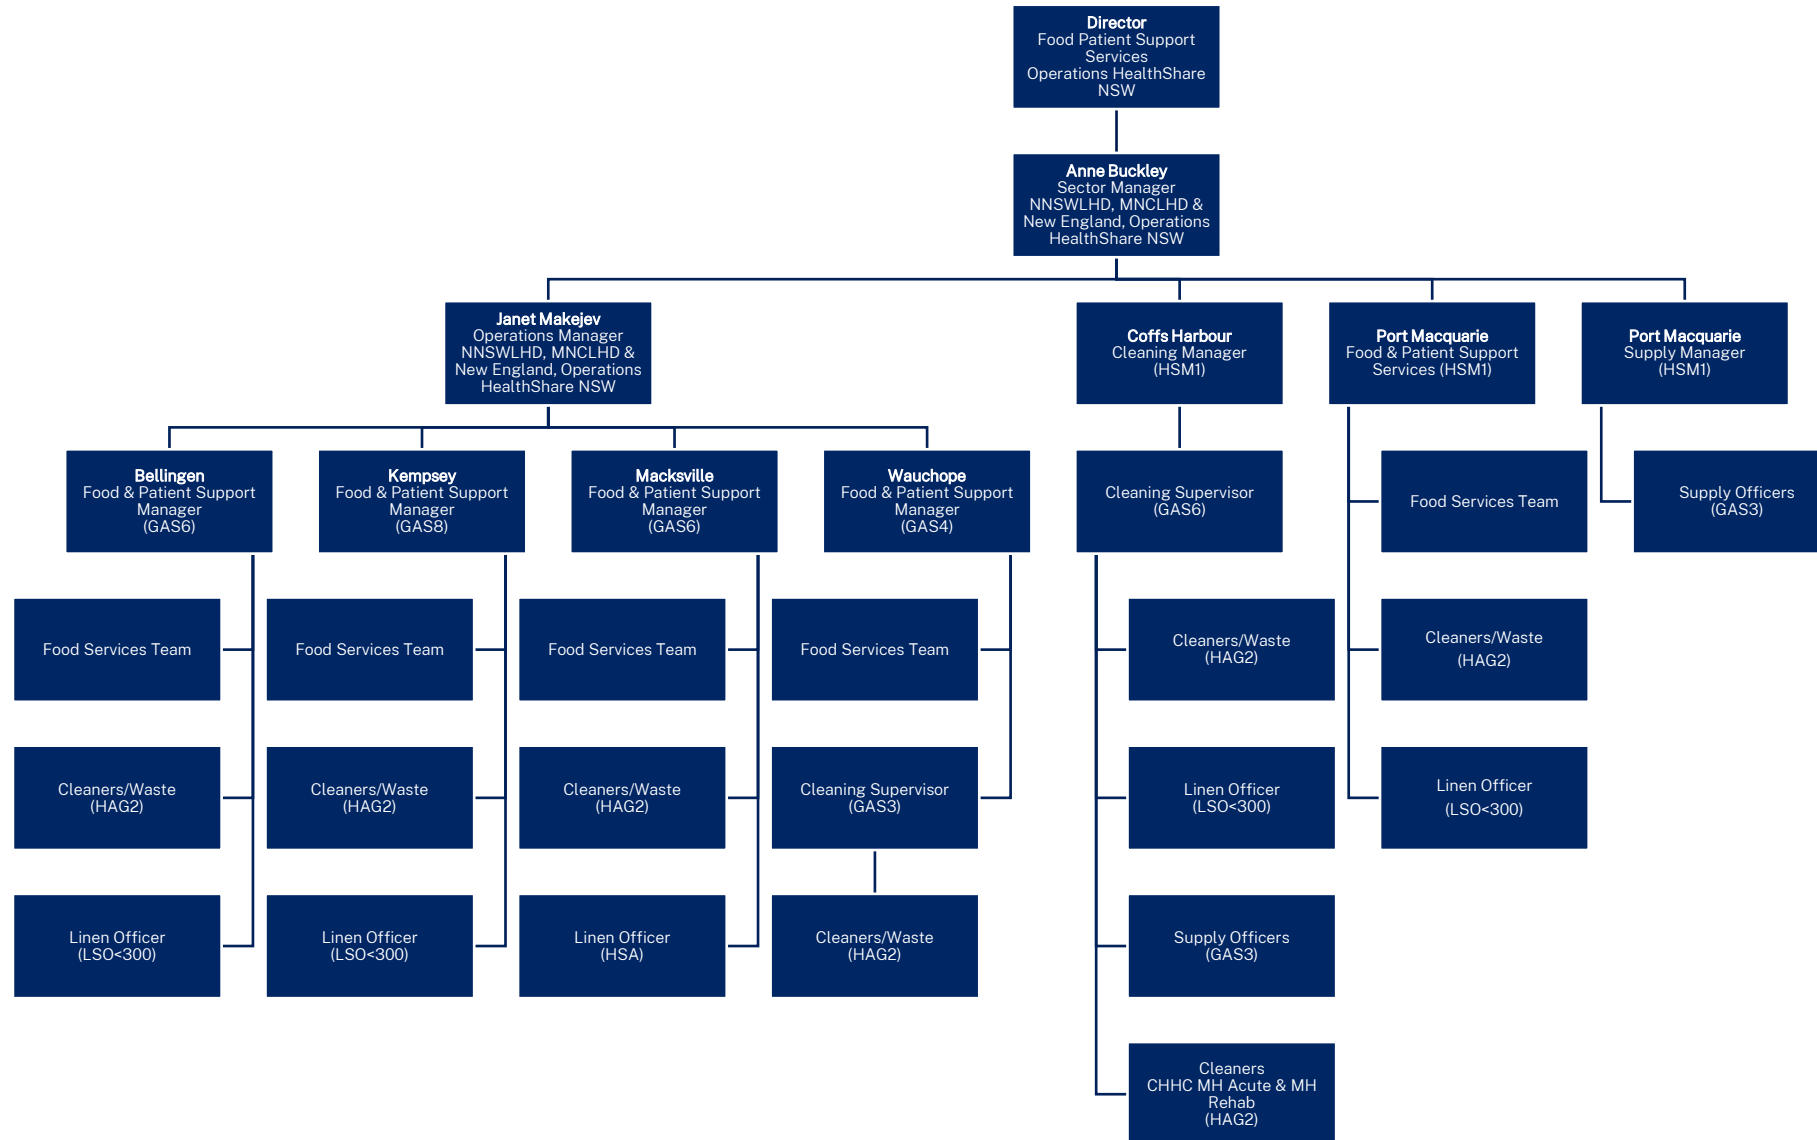

Operations Structure – MNCLHD proposed DRAFT

Operations Structure – Bellingen proposed DRAFT

Operations Structure – Kempsey proposed DRAFT

Operations Structure – Macksville proposed DRAFT

Operations Structure – Wauchope proposed DRAFT

Operations Structure – Coffs Harbour proposed DRAFT

Operations Structure – Port Macquarie proposed DRAFT