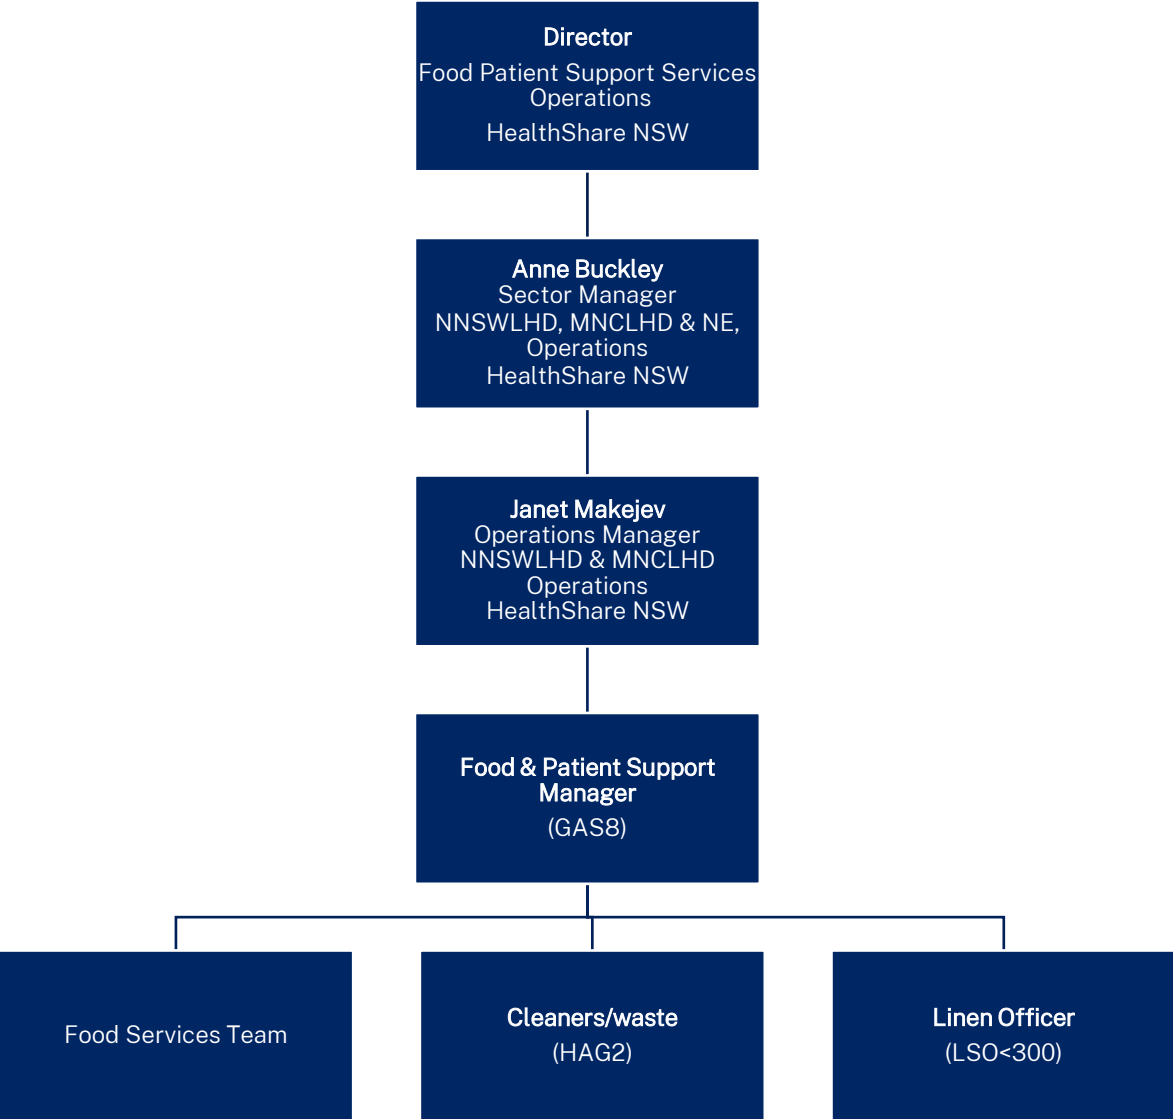

Operations Structure – MNCLHD proposed DRAFT

Operations Structure – Bellingen proposed DRAFT

Operations Structure – Kempsey proposed DRAFT

Operations Structure – Macksville proposed DRAFT

Operations Structure – Wauchope proposed DRAFT

Operations Structure – Coffs Harbour proposed DRAFT

Operations Structure – Port Macquarie proposed DRAFT