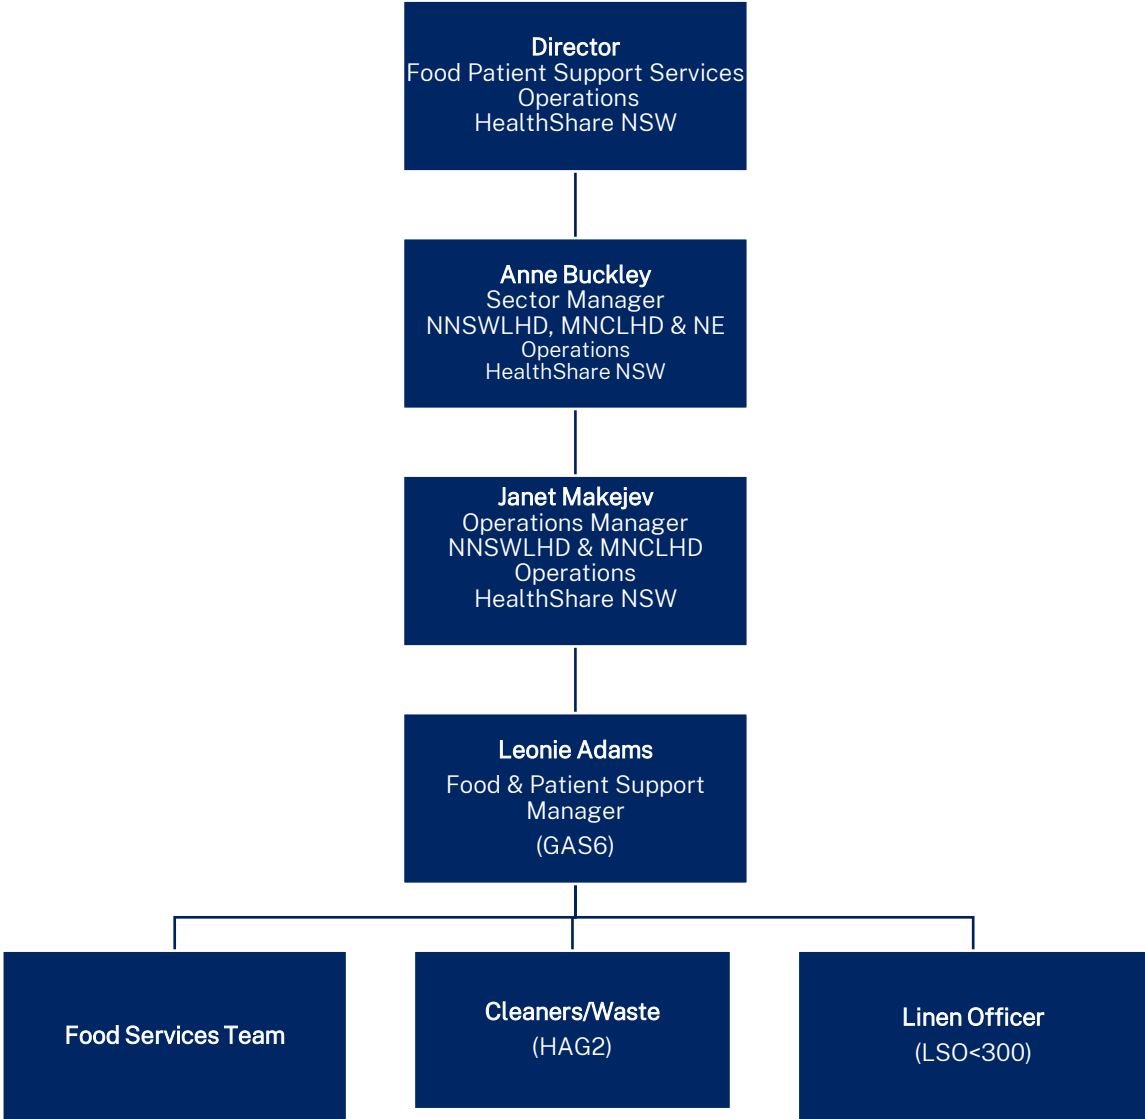

Operations Structure – MNCLHD proposed DRAFT

Operations Structure – Bellingen proposed DRAFT

Operations Structure – Kempsey proposed DRAFT

Operations Structure – Macksville proposed DRAFT

Operations Structure – Wauchope proposed DRAFT

Operations Structure – Coffs Harbour proposed DRAFT

Operations Structure – Port Macquarie proposed DRAFT