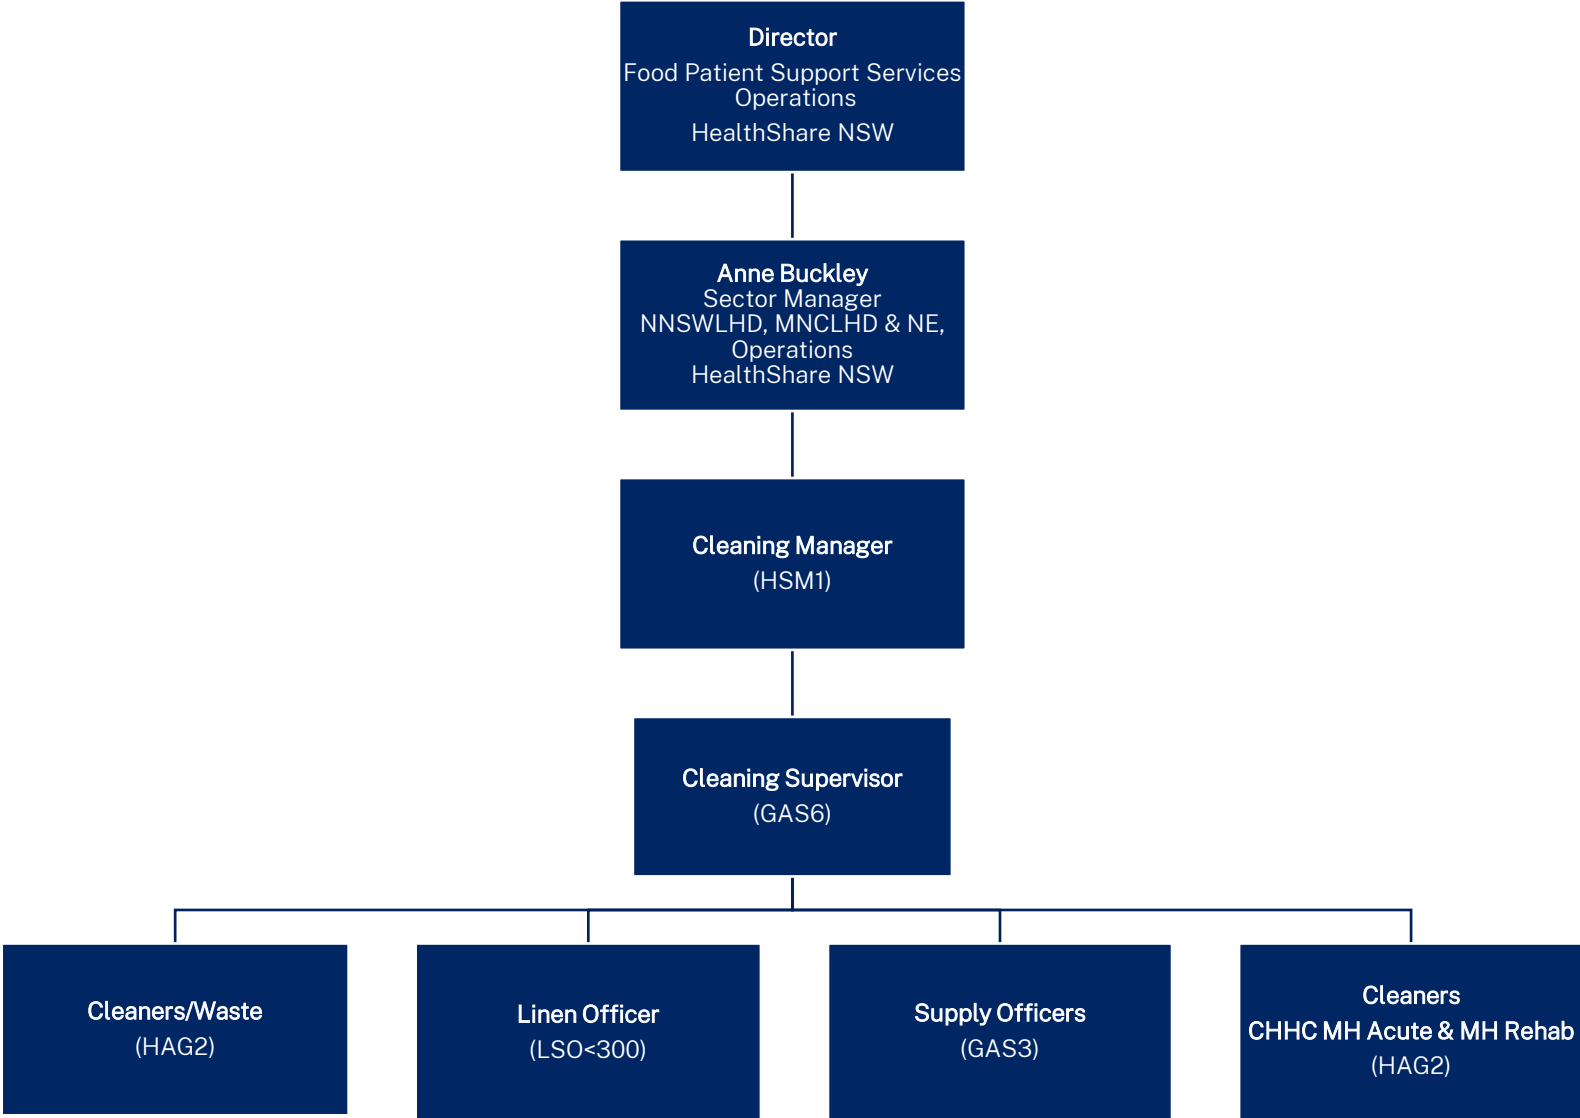

Operations Structure – MNCLHD proposed DRAFT

Operations Structure – Bellingen proposed DRAFT

Operations Structure – Kempsey proposed DRAFT

Operations Structure – Macksville proposed DRAFT

Operations Structure – Wauchope proposed DRAFT

Operations Structure – Coffs Harbour proposed DRAFT

Operations Structure – Port Macquarie proposed DRAFT