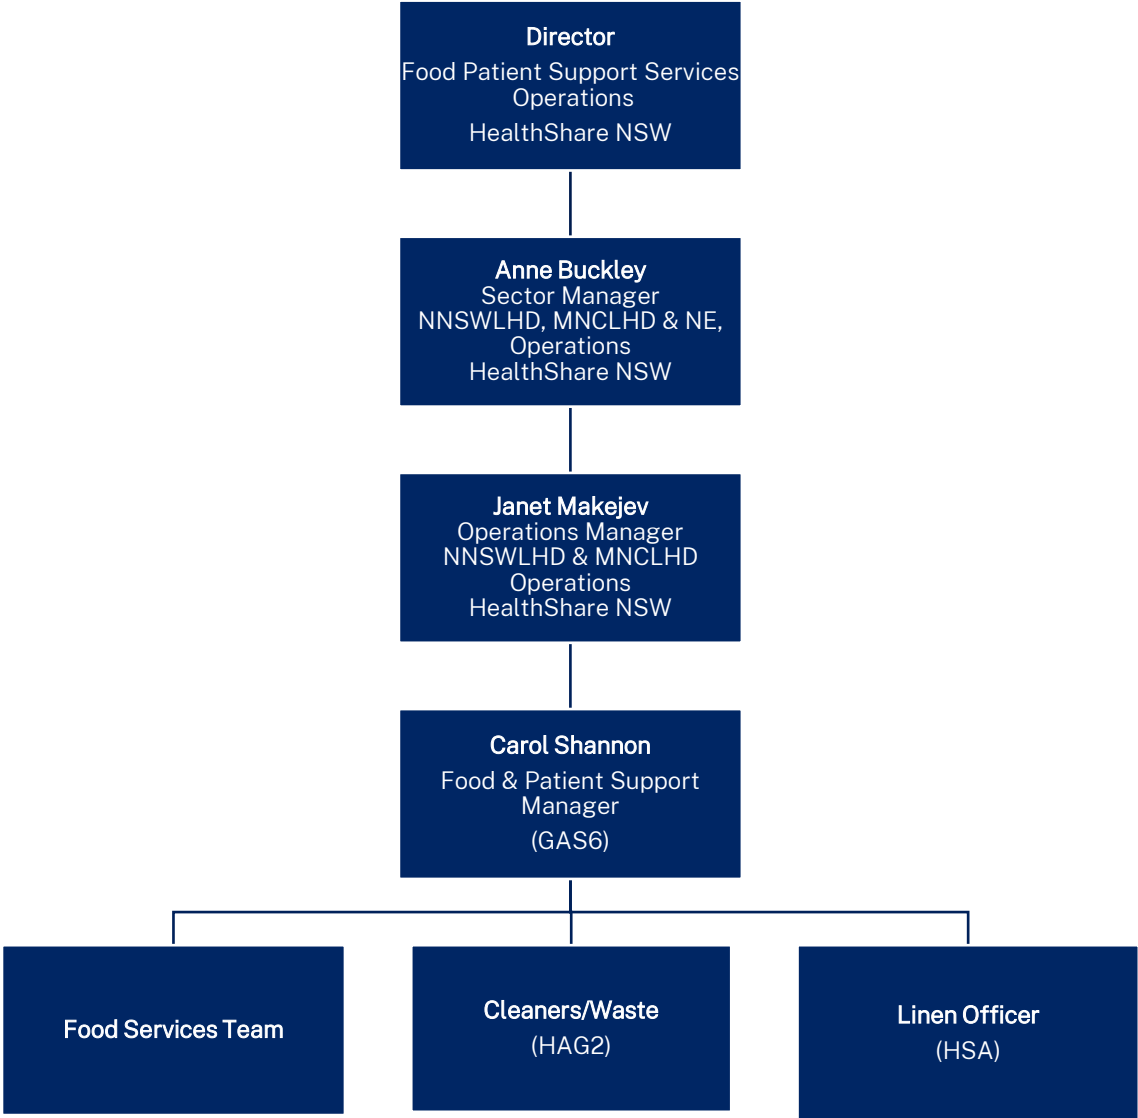

Operations Structure – MNCLHD proposed DRAFT

Operations Structure – Bellingen proposed DRAFT

Operations Structure – Kempsey proposed DRAFT

Operations Structure – Macksville proposed DRAFT

Operations Structure – Wauchope proposed DRAFT

Operations Structure – Coffs Harbour proposed DRAFT

Operations Structure – Port Macquarie proposed DRAFT